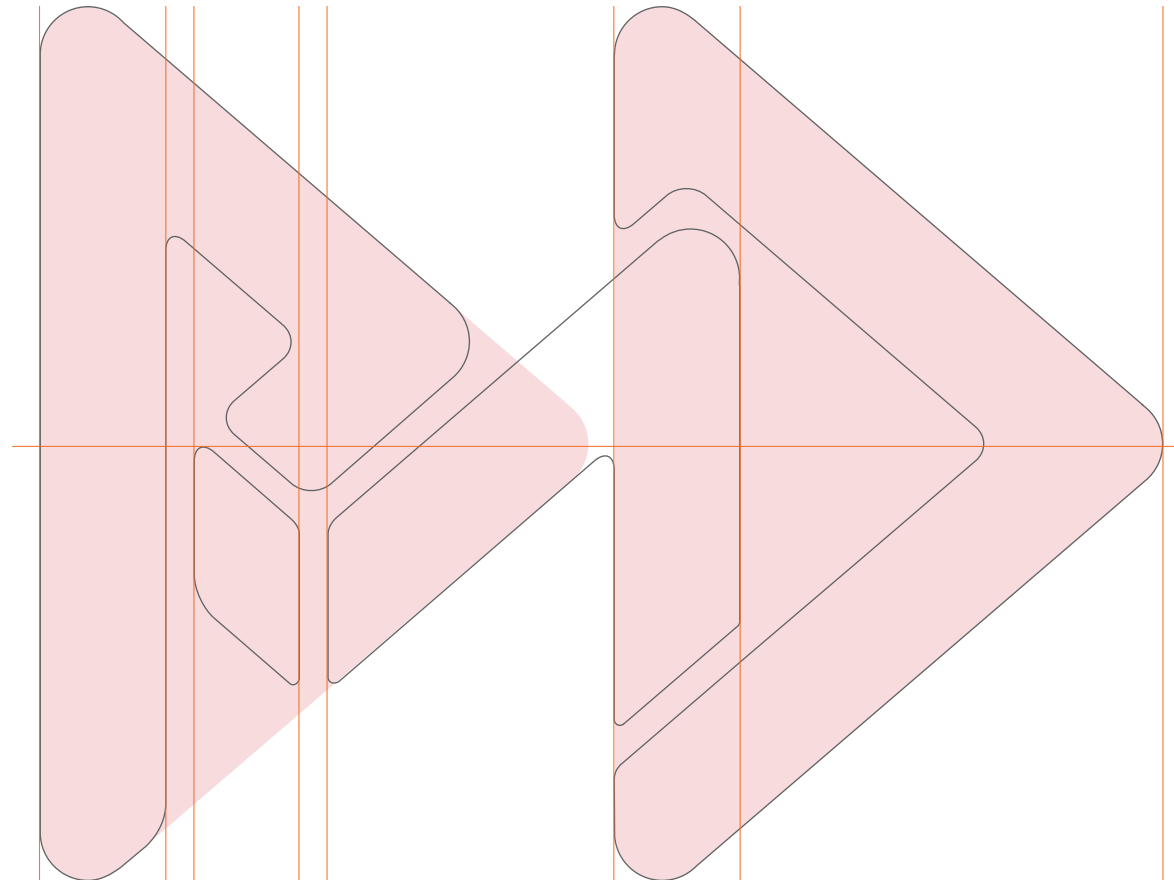

THE PROGRAM FOR MANAGEMENT DEVELOPMENT

Develop Talent, Build Future

Brand guideline

Logo Construction

Inspired from fast forward icon

Logo Construction
(Full name)

Exclusion Zone (Full name)

The exclusion zone of the logo is 'P' around the logo. This is the minimum clear space distance around the logo.

Logo Construction
(Short form)

Exclusion Zone (Short form)

The exclusion zone of the logo is 'P' around the logo. This is the minimum clear space distance around the logo.

Logo in Mono Tone

Reverse Colors

Smallest Logo Size

40mm / 115px

8mm / 23px

Fast Forward icon

Usage –

Lorem ipsum dolor sit amet, consectetur adipiscing elit. Aenean porta erat a urna efficitur maximus. Ut bibendum purus arcu, hendrerit fermentum risus fermentum ut. Aliquam ut dui nec justo aliquam eleifend. Ut eget nisl et ipsum consequat dictum. Duis odio ipsum, tempor et mi eu, tempus pretium lorem. Cras porttitor venenatis purus in lacinia. Suspendisse auctor, elit id maximus sagittis, purus turpis condimentum purus, non consequat mi tellus eu neque. Cras tristique pretium erat, eget suscipit ipsum. Donec tempor finibus justo, non semper velit fringilla eget. ▶▶